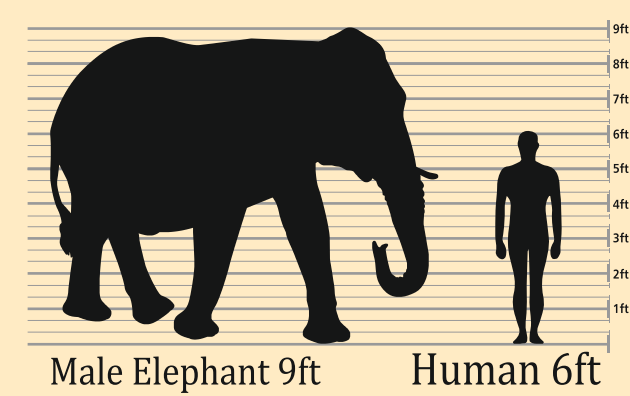

ASIAN ELEPHANT

26000 - 29000
Population in India

IUCN Status
Endangered

Elephant habitat

Wide range, prefers grass-rich, dry and moist deciduous habitats

Diet

Grass, twigs, bark, shoots, woody plants, herbs and shrubs. 250-300 kg each day

Lifespan

60 years

Reproductive age

14 years

Gestation period

18 - 22 months

Height:

Weight

Calf: 100 kg at birth
Adult female: 2500-4500 kg
Adult male: 3000-6000 kg

Only the male Asian Elephant has tusks. The exceptions are *makhnas*, who are tusk-less males

Uses trunk as tactical contact and for holding

An elephant herd is led by the senior female, who is also called the 'Matriarch'

DO YOU KNOW?

Extremely intelligent, can mimic and use tools

Needs upto 200 litres of uncontaminated and potable water every day

India has a history of captive elephants that dates back to 1000s of years

Shade is essential as it prevents dehydration

Digestion efficiency is only 40%, feeds constantly to compensate

Has no sweat glands, tosses mud on itself and uses large ears as fans to keep cool

Important facts

1. 1 More than 100 elephants get killed every year in retaliation by people and several others by poaching
2. 2 Not all elephants forage on crops. Alternate cropping and temporary elephant-proof barriers (during crop ripening) can be installed to reduce incidents
3. 3 Human deaths happen mostly due to surprise encounters or going too close to elephants. Early warnings and avoiding elephants can prevent such incidents
4. 4 Deforestation, expansion of agriculture, human encroachment are causing human-elephant conflict

Migration

Matriarch remember migratory routes clearly. Fragmentation of habitats and obstruction of migratory routes lead to human-elephant conflicts.