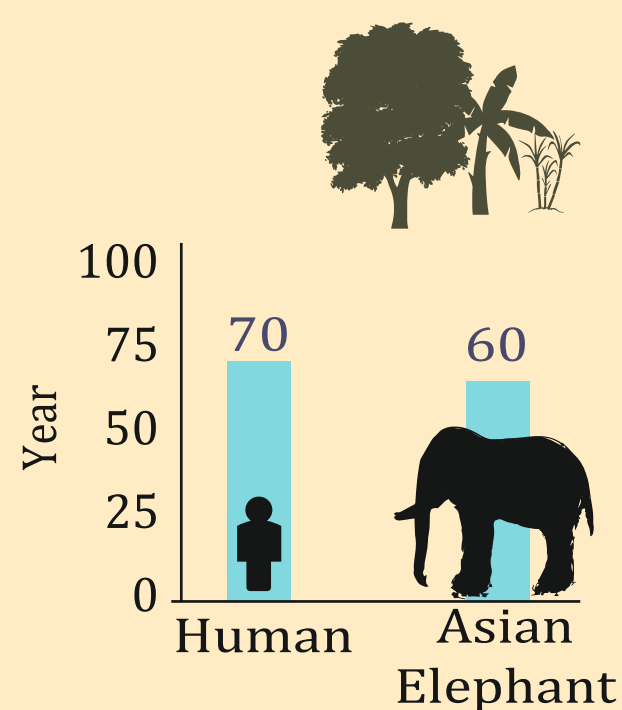

Elephant habitat

Wide range, prefers grass-rich, dry and moist deciduous habitats

Diet

Grass, twigs, bark, shoots, woody plants, herbs and shrubs. 250-300 kg each day

Lifespan

60 years

Reproductive age

14 years

Gestation period

18 - 22 months